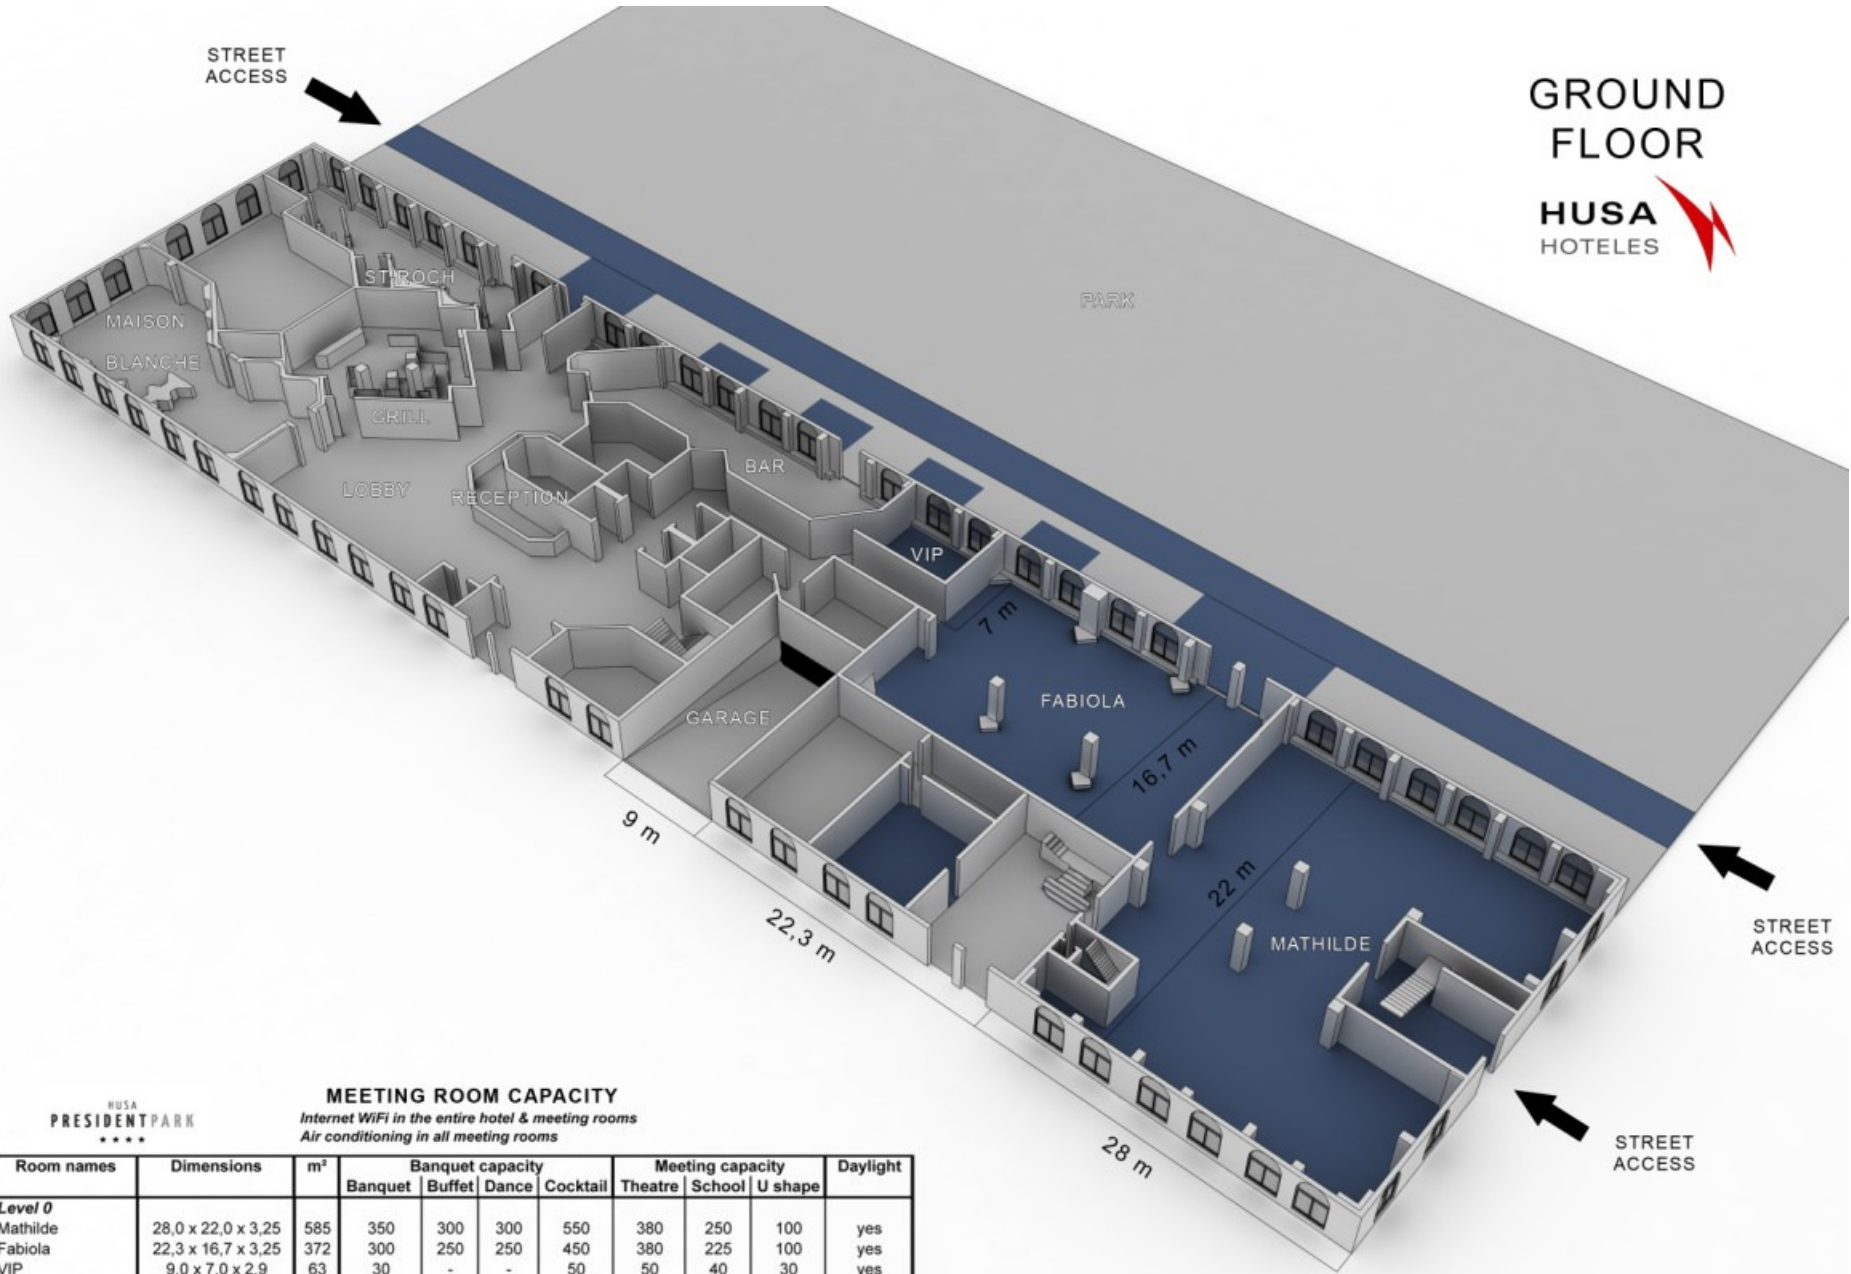

# GROUND FLOOR

### MEETING ROOM CAPACITY

Internet WiFi in the entire hotel & meeting rooms  
Air conditioning in all meeting rooms

HUSA  
PRESIDENTPARK  
★★★★

Room names	Dimensions	m <sup>2</sup>	Banquet capacity				Meeting capacity			Daylight
			Banquet	Buffet	Dance	Cocktail	Theatre	School	U shape	
<b>Level 0</b>										
Mathilde	28,0 x 22,0 x 3,25	585	350	300	300	550	380	250	100	yes
Fabiola	22,3 x 16,7 x 3,25	372	300	250	250	450	380	225	100	yes
VIP	9,0 x 7,0 x 2,9	63	30	-	-	50	50	40	30	yes